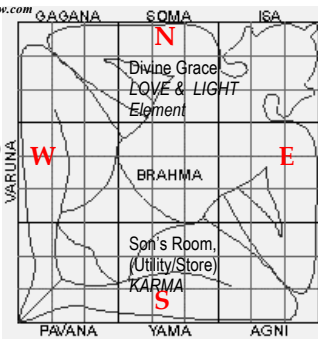

Vaastu Layout- For a Residence

www.GettingPositiveKarmaNow.com

Guest Rm/ Daughter/ Office , Toilet,Kitchen (2nd choice) AIR& SKY Elements

Dining Room (1st Choice) Daughters Room/ Guest Room, Toilet WATER Element

Master Bedroom, O/Hd water, tallest part of building— EARTH & AIR

Underground water storage/ well, Fountains WATER Element (Life-nourishment)

Meeting Room, Living Room, Bath LIGHT Element

Kitchen (1st choice), Dining FIRE Element

Vaastu Layout- For a Residence

www.GettingPositiveKarmaNow.com

Guest Rm/ Daughter/ Office , Toilet,Kitchen (2nd choice) AIR& SKY Elements

Dining Room (1st Choice) Daughters Room/ Guest Room, Toilet WATER Element

Master Bedroom, O/Hd water, tallest part of building— EARTH & AIR