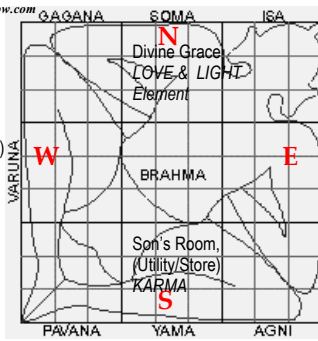

Underground water storage/ well, Fountains WATER Element (Life-nourishment)

Meeting Room, Living Room, Bath LIGHT Element

Kitchen (1st choice), Dining FIRE Element

Vaastu Layout- For a Residence

www.GettingPositiveKarmaNow.com

Guest Rm/ Daughter/ Office , Toilet,Kitchen (2nd choice) AIR& SKY Elements

Dining Room (1st Choice) Daughters Room/ Guest Room, Toilet WATER Element

Master Bedroom, O/Hd water, tallest part of building— EARTH & AIR