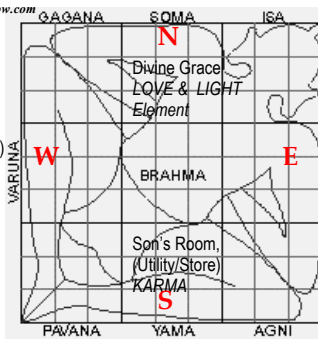

Underground water storage/ well, Fountains WATER Element (Life-nourishment)

Meeting Room, Living Room, Bath LIGHT Element

Kitchen (1st choice), Dining FIRE Element

Vaastu Layout- For a Residence

www.GettingPositiveKarmaNow.com

Guest Rm/ Daughter/ Office , Toilet,Kitchen (2nd choice) AIR& SKY Elements

Dining Room (1st Choice) Daughters Room/ Guest Room, Toilet WATER Element

Master Bedroom, O/Hd water, tallest part of building— EARTH & AIR