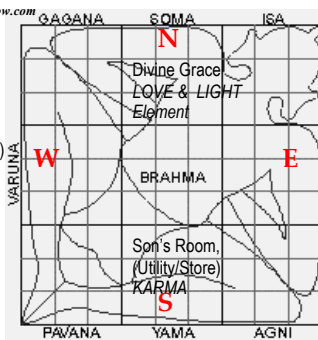

Underground water storage/ well, Fountains WATER Element (Life-nourishment)

Meeting Room, Living Room, Bath LIGHT Element

Kitchen (1st choice), Dining FIRE Element

Vaastu Layout- For a Residence

www.GettingPositiveKarmaNow.com

Guest Rm/ Daughter/ Office , Toilet,Kitchen (2nd choice) AIR& SKY Elements

Dining Room (1st Choice) Daughters Room/ Guest Room, Toilet WATER Element

Master Bedroom, O/Hd water, tallest part of building— EARTH & AIR